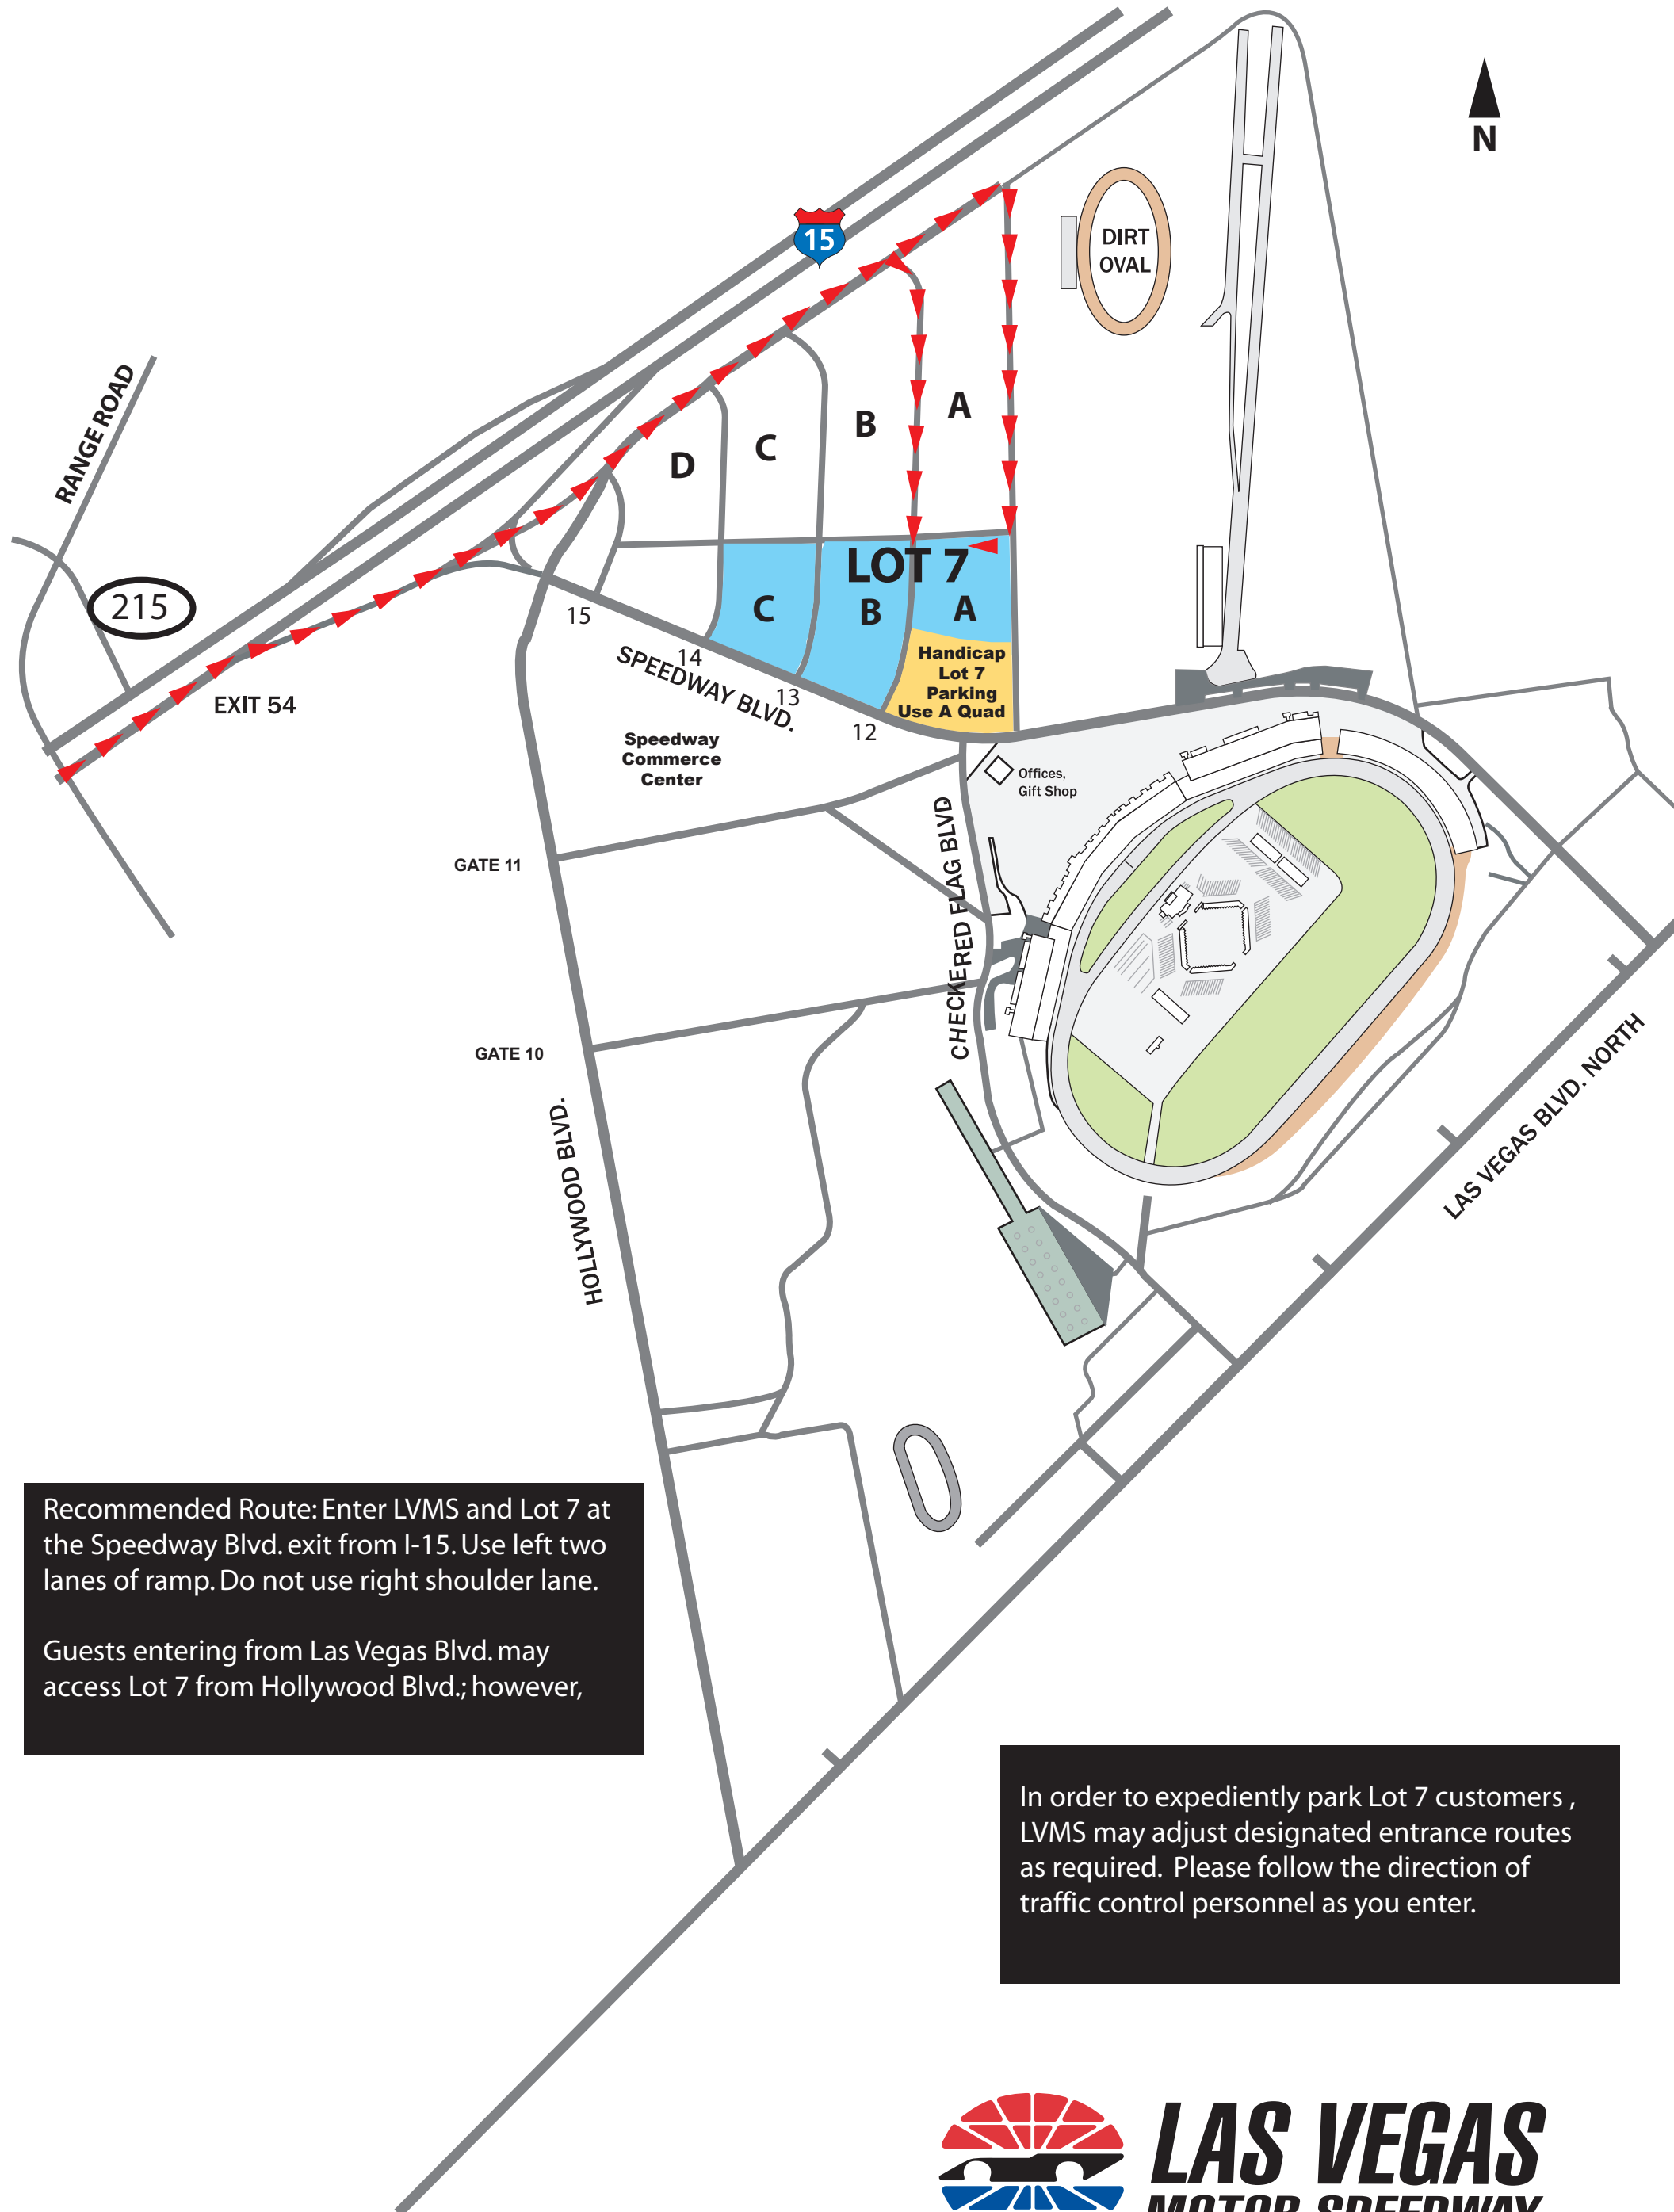

LOT 7 INBOUND

Recommended Route: Enter LVMS and Lot 7 at the Speedway Blvd. exit from I-15. Use left two lanes of ramp. Do not use right shoulder lane.

Guests entering from Las Vegas Blvd. may access Lot 7 from Hollywood Blvd.; however,

In order to expediently park Lot 7 customers, LVMS may adjust designated entrance routes as required. Please follow the direction of traffic control personnel as you enter.